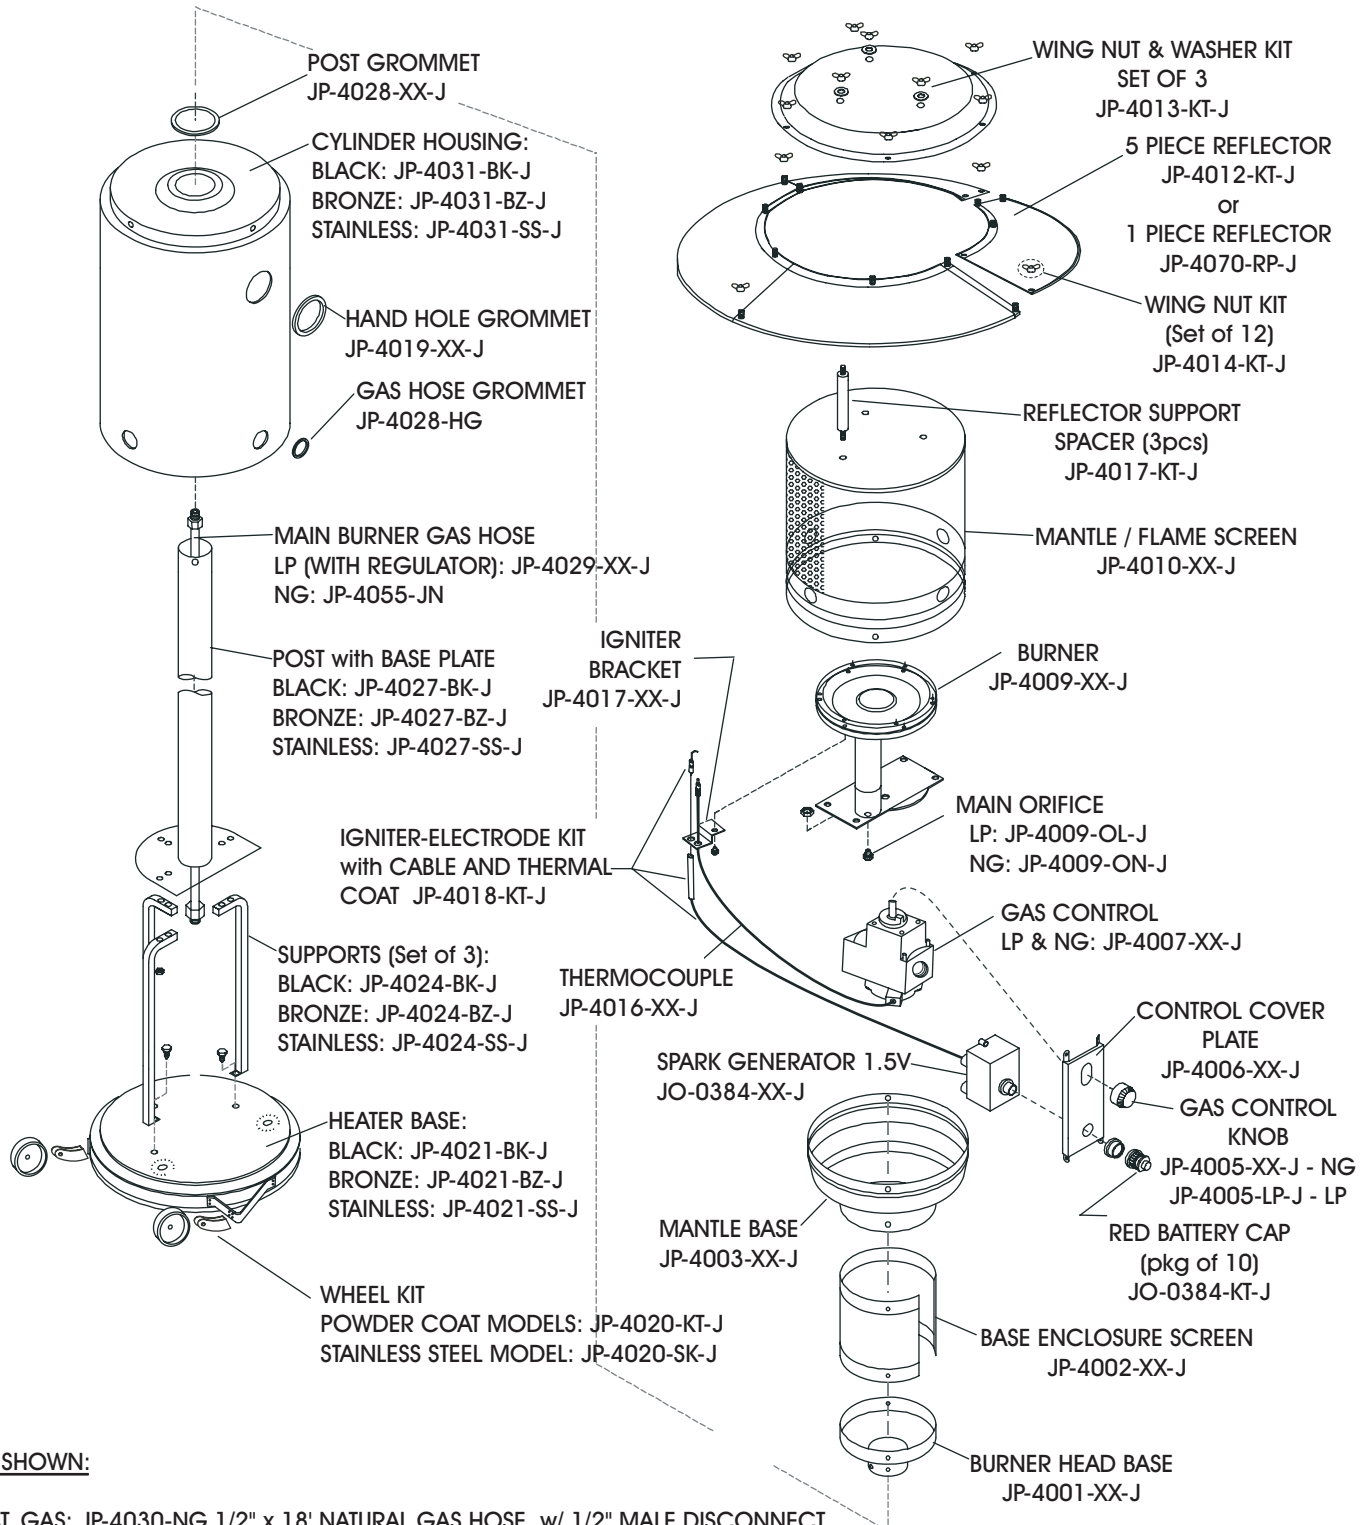

PATIO HEATER REPLACEMENT PARTS LIST

PROPANE: 4001-J / 4002-J & 4401-J / 4402-J
NAT. GAS: 4N11-J / 4N12-J & 44N1-J / 44N2-J

COMPLETE BURNER HEAD (No Reflector): PROPANE: JP-4001-BL-J
 NAT. GAS: JP-4001-BN-J

NOT SHOWN:

NAT. GAS: JP-4030-NG 1/2" x 18' NATURAL GAS HOSE w/ 1/2" MALE DISCONNECT
 JH-0601-FM 1/2" FEMALE QUICK DISCONNECT
 JP-4021-BA BALLAST CONTAINER FOR NATURAL GAS MODELS
 JP-4029-RG NATURAL GAS REGULATOR